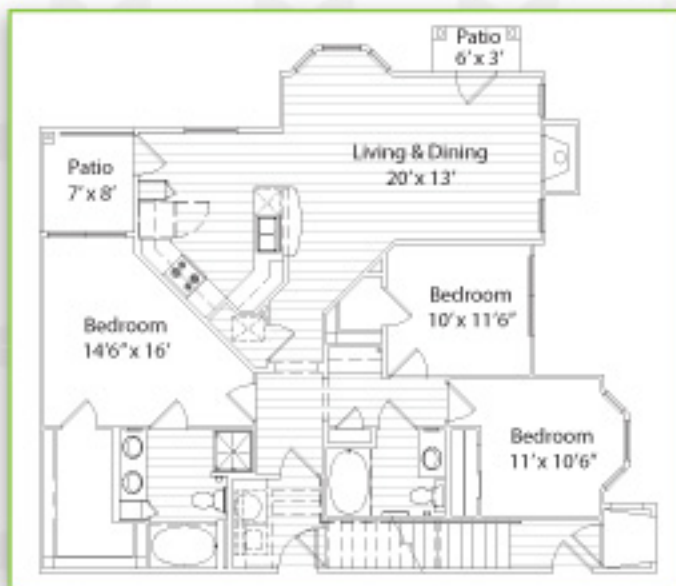

Sunflower

Three Bedroom / Two Bath
1427 Square Feet + Two Car Garage

Rent $ _____ Deposit $ _____

Rent $ _____ Deposit $ _____