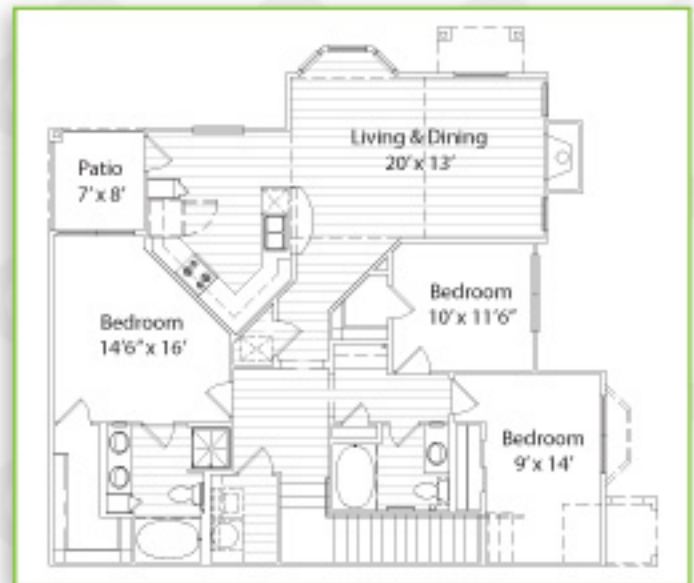

### Oleander

Two Bedroom / Two Bath  
 1261 Square Feet + One Car Garage

Rent \$ \_\_\_\_\_ Deposit \$ \_\_\_\_\_

### Texas Sage

Two Bedroom / Two Bath  
 1246 Square Feet + Two Car Garage

Rent \$ \_\_\_\_\_ Deposit \$ \_\_\_\_\_

  
**LANTANA**  
 Gardens  
 LUXURY LIVING

## 3 Bedroom Options

### Saguaro

Three Bedroom / Two Bath  
 1415 Square Feet + One Car Garage