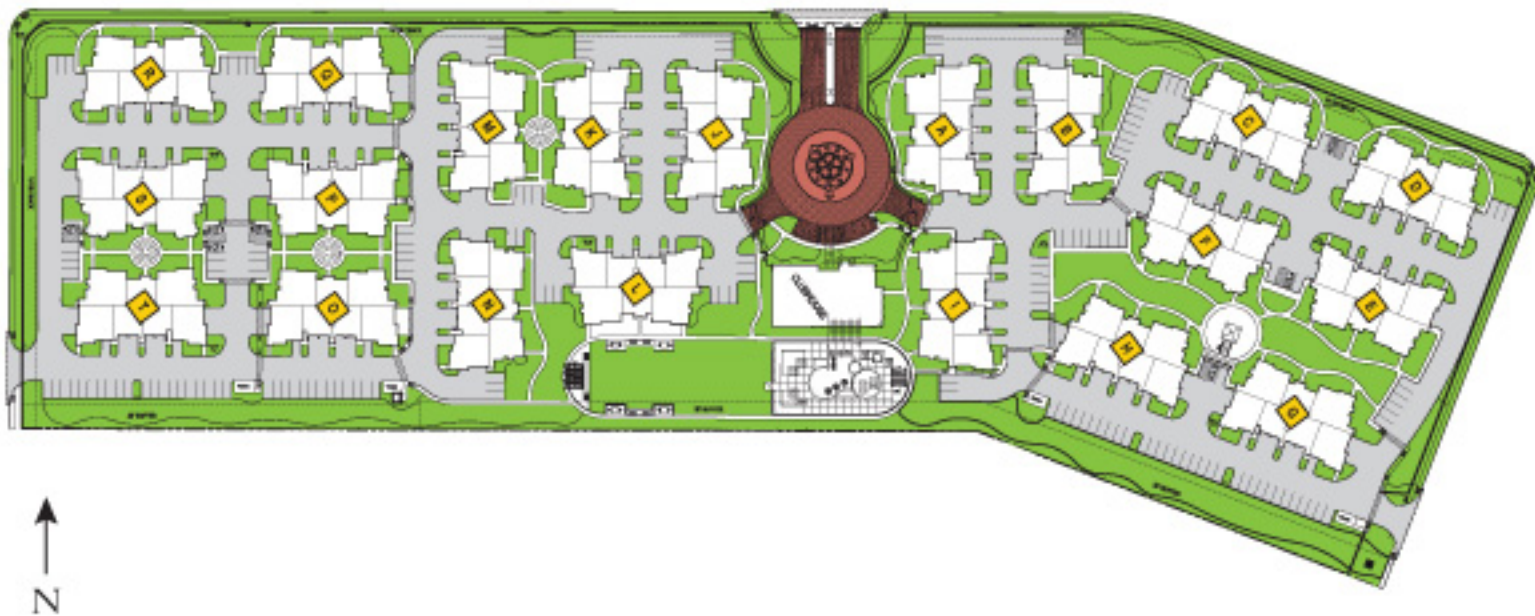

### Saguaro

Three Bedroom / Two Bath  
 1415 Square Feet + One Car Garage

### Sunflower

Three Bedroom / Two Bath  
 1427 Square Feet + Two Car Garage

Rent \$ \_\_\_\_\_ Deposit \$ \_\_\_\_\_

Rent \$ \_\_\_\_\_ Deposit \$ \_\_\_\_\_

## Around the Gardens

Elegant Clubhouse with Full Kitchen  
and Professional Fitness Center

Executive Business Center with Copier and Fax

WI-FI in Clubhouse and Patio

Game Room with Billiards and Card Table